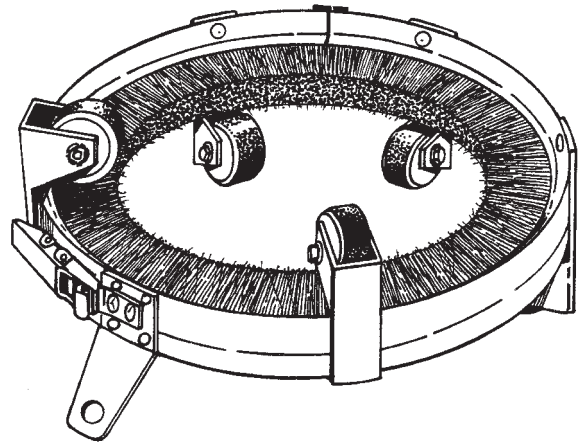

All brushes made from fine brass wire.

EXTERNAL ROLLING PIPELINE BRUSHES

- Sizes from 25mm (1") to 500mm (20")
- Roller wheel mounted
- Lightweight Rolls easily over joints
- Moves easily around bends
- Splits for easy fitting

COILS

Special No sag design

HANDLE & LEAD KIT

Includes carry strap for Detector

FLAT BRUSHES, FAN BRUSH, AND CONNECTORS

Flat brush sizes from 50mm (2")
to 600mm (24")

Fan Brush

60mm Connector

Flat Brushes

450mm Connector

Coil Joiner 450mm connector

Coil Joiner only

Also available:

Batteries (10amp/hr)
Trailing Earth Leads
Earth Leads with Clamp
Probe Extensions

PCWI International Pty Ltd

13 Alhambra Avenue CARDIFF NSW 2285