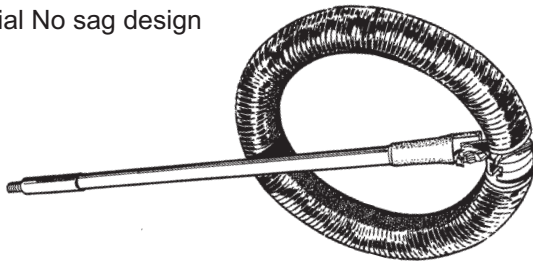

All brushes made from fine brass wire.

EXTERNAL ROLLING PIPELINE BRUSHES

- Sizes from 25mm (1") to 500mm (20")
- Roller wheel mounted
- Lightweight Rolls easily over joints
- Moves easily around bends
- Splits for easy fitting

COILS

Special No sag design

HANDLE & LEAD KIT

Includes carry strap for Detector

FLAT BRUSHES, FAN BRUSH, AND CONNECTORS

Flat brush sizes from 50mm (2")
to 600mm (24")

Fan Brush

60mm Connector