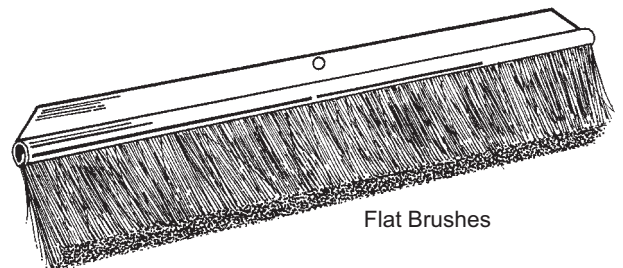

COILS

Special No sag design

HANDLE & LEAD KIT

Includes carry strap for Detector

FLAT BRUSHES, FAN BRUSH, AND CONNECTORS

Flat brush sizes from 50mm (2")
to 600mm (24")

Fan Brush

60mm Connector